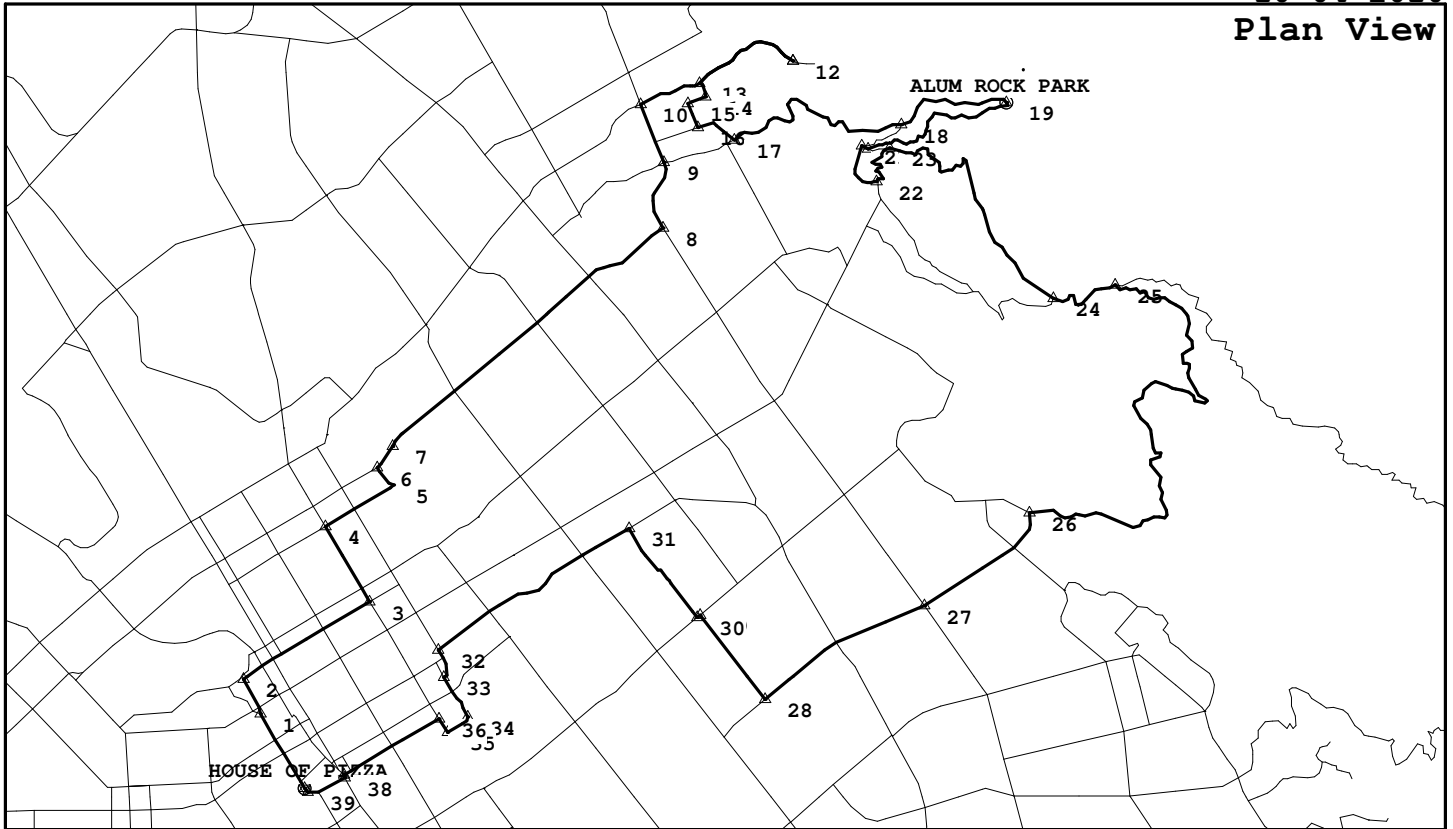

Suncrest, Alum Rock Park, Crothers, down Clayton, Clo

HOP006, 28.8 miles, 2189. feet of climbing

10-04-2010

<http://BikeMaster.home.att.net/>