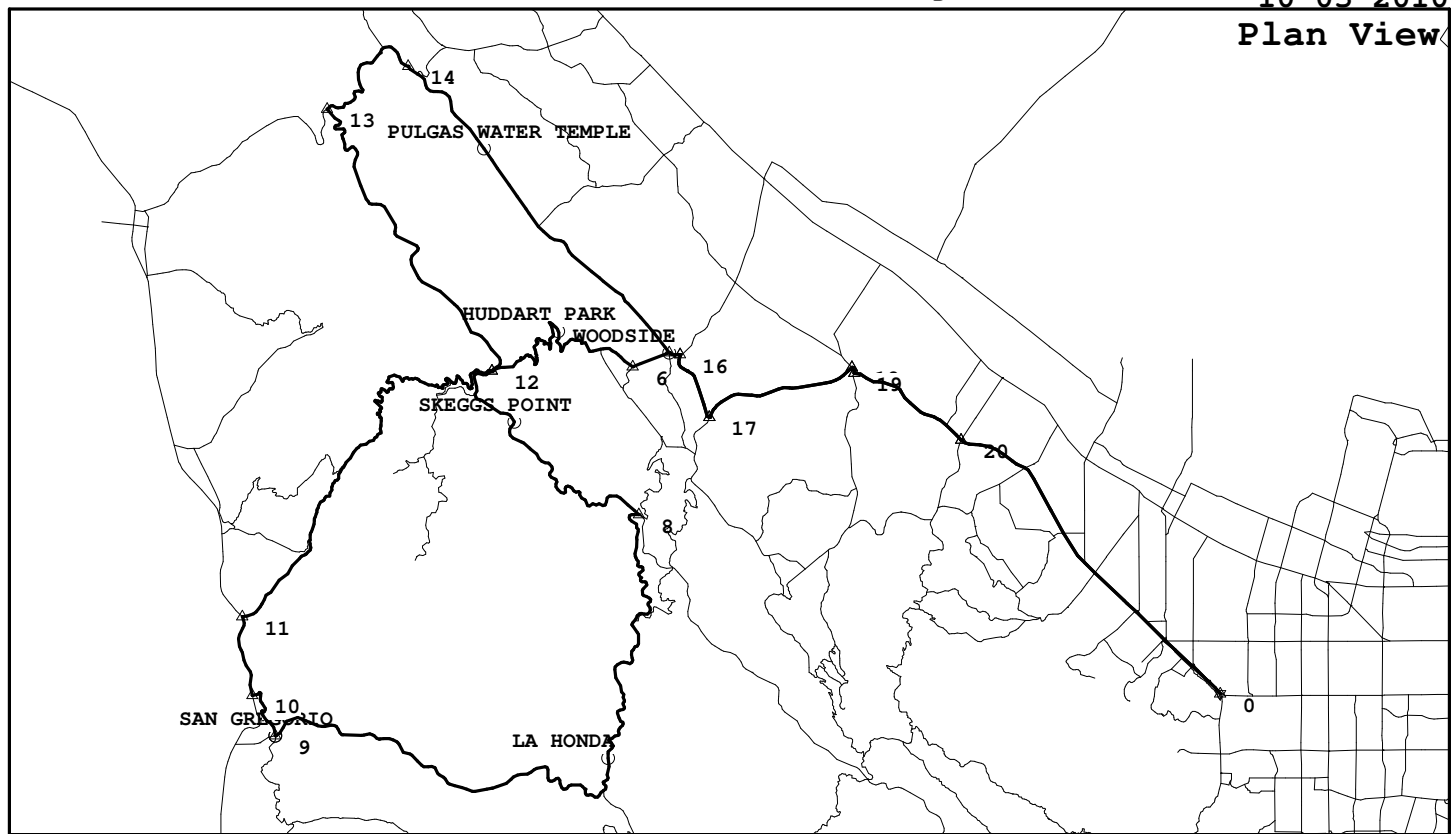

# Kings Mtn, Tunitas Creek

CRB001, 82.5 miles, 6558. feet of climbing

10-03-2010

Plan View

<http://BikeMaster.home.att.net/>

Profile View