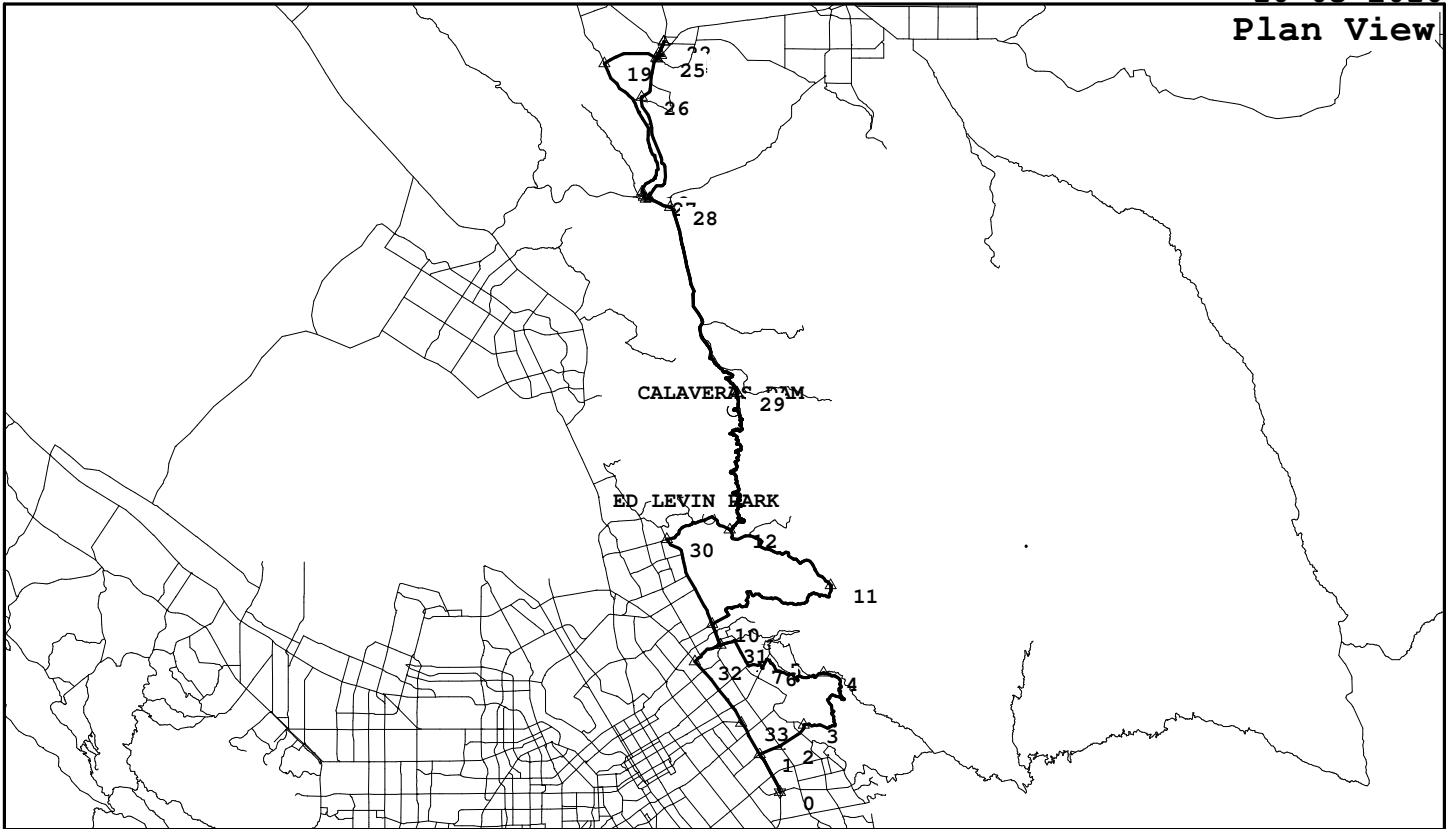

To Pleasanton & Back, Clayton, Sierra, Calaveras

CQE009, 78.0 miles, 5082. feet of climbing

10-03-2010

<http://BikeMaster.home.att.net/>