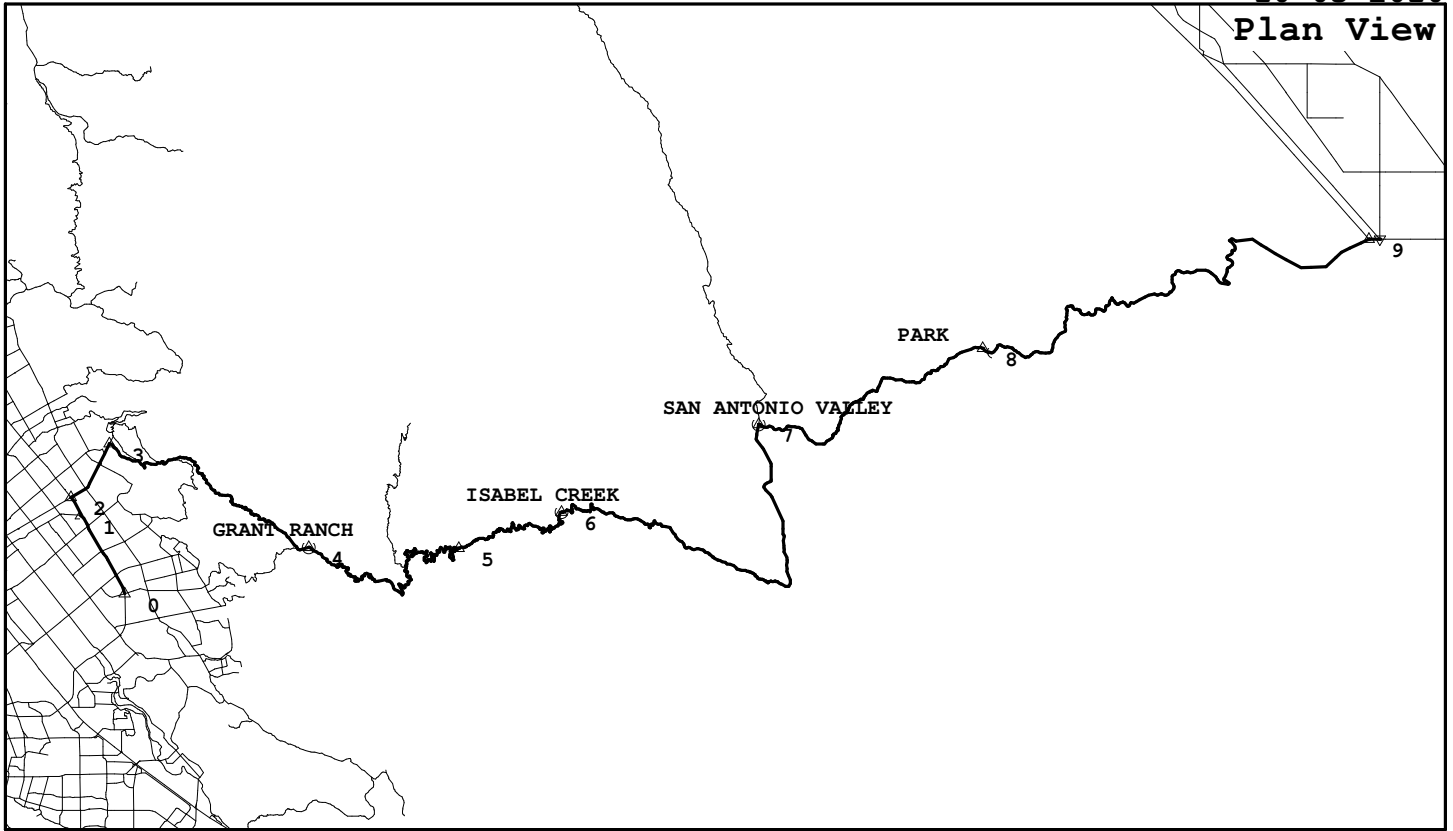

San Jose to Patterson - Mt. Hamilton Lower, Upper

CQE008, 67.3 miles, 5644. feet of climbing

10-03-2010

<http://BikeMaster.home.att.net/>