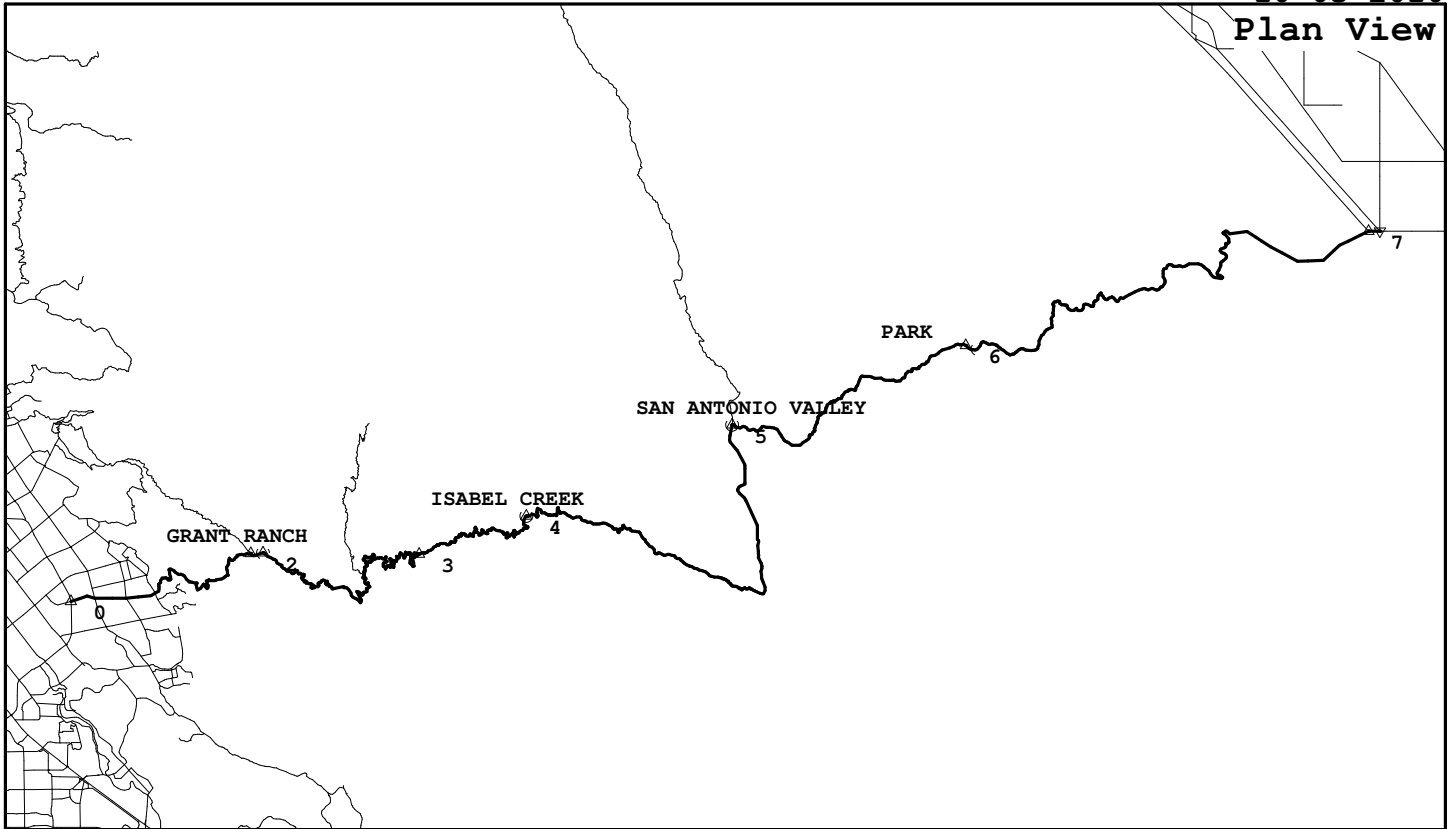

San Jose to Patterson, Quimby, Mt. Hamilton Upper
CQE005, 61.6 miles, 5918. feet of climbing

10-03-2010

<http://BikeMaster.home.att.net/>