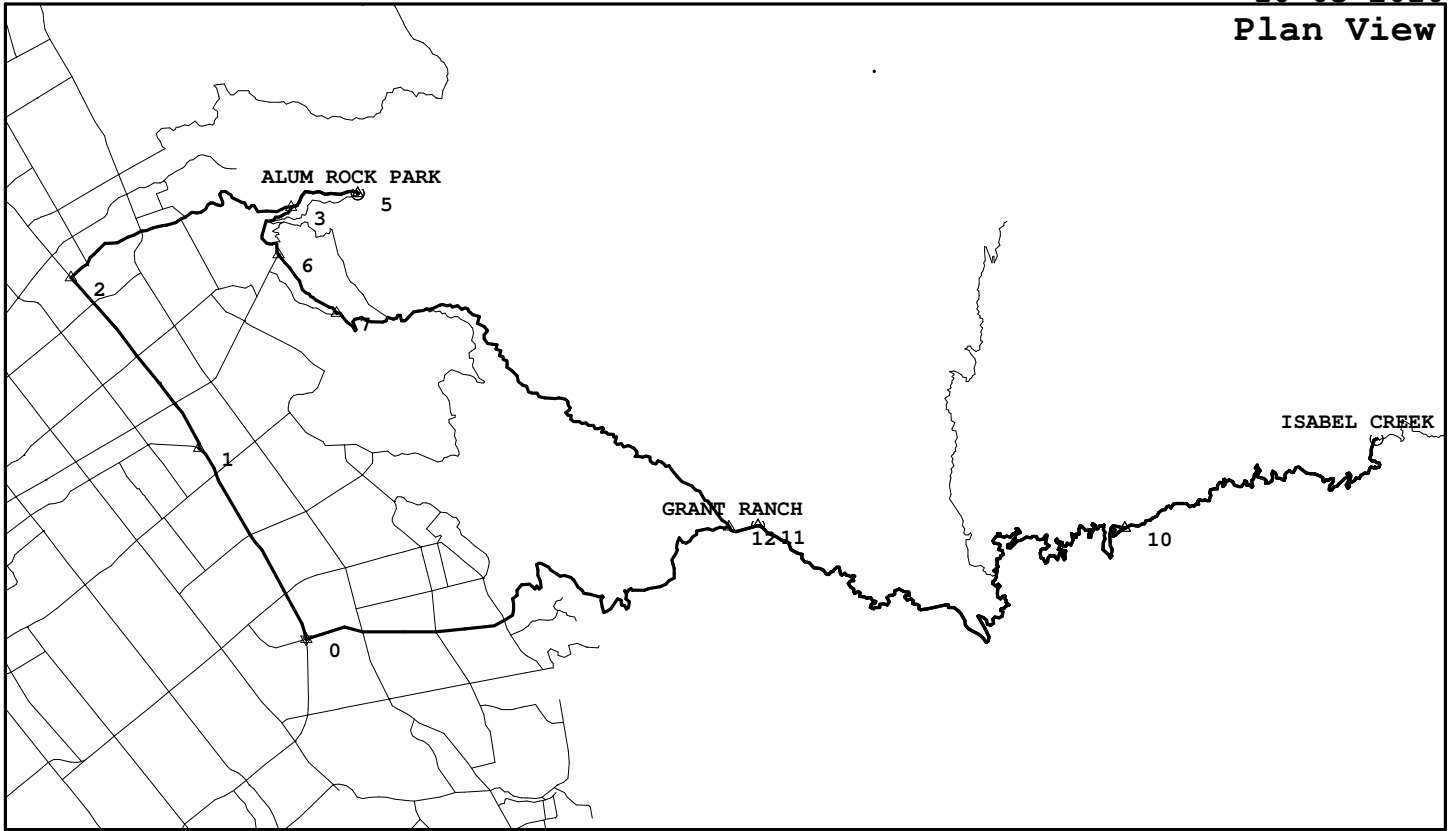

# Mt. Hamilton-Lower, Upper, Back, Quimby-East

CQE001, 59.3 miles, 7590. feet of climbing

10-03-2010

Plan View

<http://BikeMaster.home.att.net/>